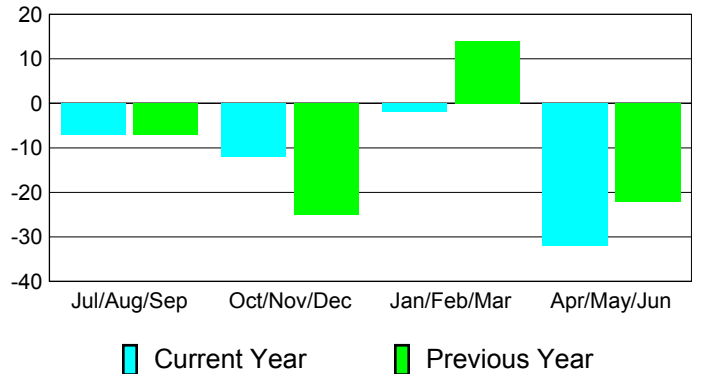

Gender Comparison 2010-2011

Jul/Aug/Sep

Oct/Nov/Dec

Jan/Feb/Mar

Apr/May/Jun

Male

Female