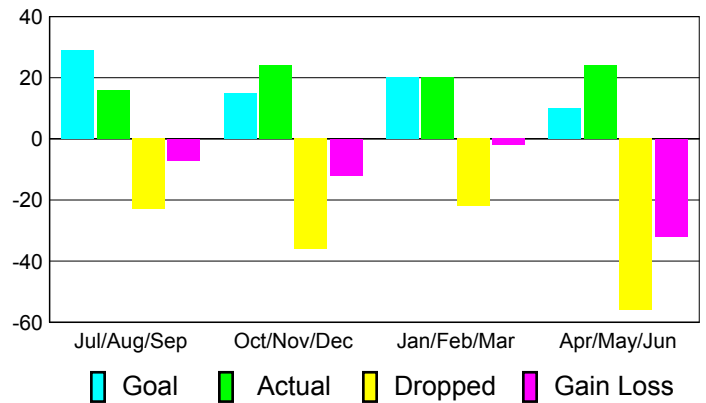

### YTD Status Quo Clubs 2010-2011

Status Quo Clubs Compared to Status Quo Members

## MEMBERSHIP

**Membership Results**  
2010-2011

**Membership**  
2009-2010

Month	Net Memb Goal	Actual New Memb	Actual Dropped Memb	Gain/Loss of Memb	Gain/Loss of Memb
Jul/Aug/Sep	29	16	-23	-7	-7
Oct/Nov/Dec	15	24	-36	-12	-25
Jan/Feb/Mar	20	20	-22	-2	14
Apr/May/Jun	10	24	-56	-32	-22
<b>Totals</b>	<b>74</b>	<b>84</b>	<b>-137</b>	<b>-53</b>	<b>-40</b>

### Membership Results 2010-2011

Goal, New, Dropped, Gain/Loss

### Comparison of Membership Gain/Loss

Current Year Compared to the Previous Year